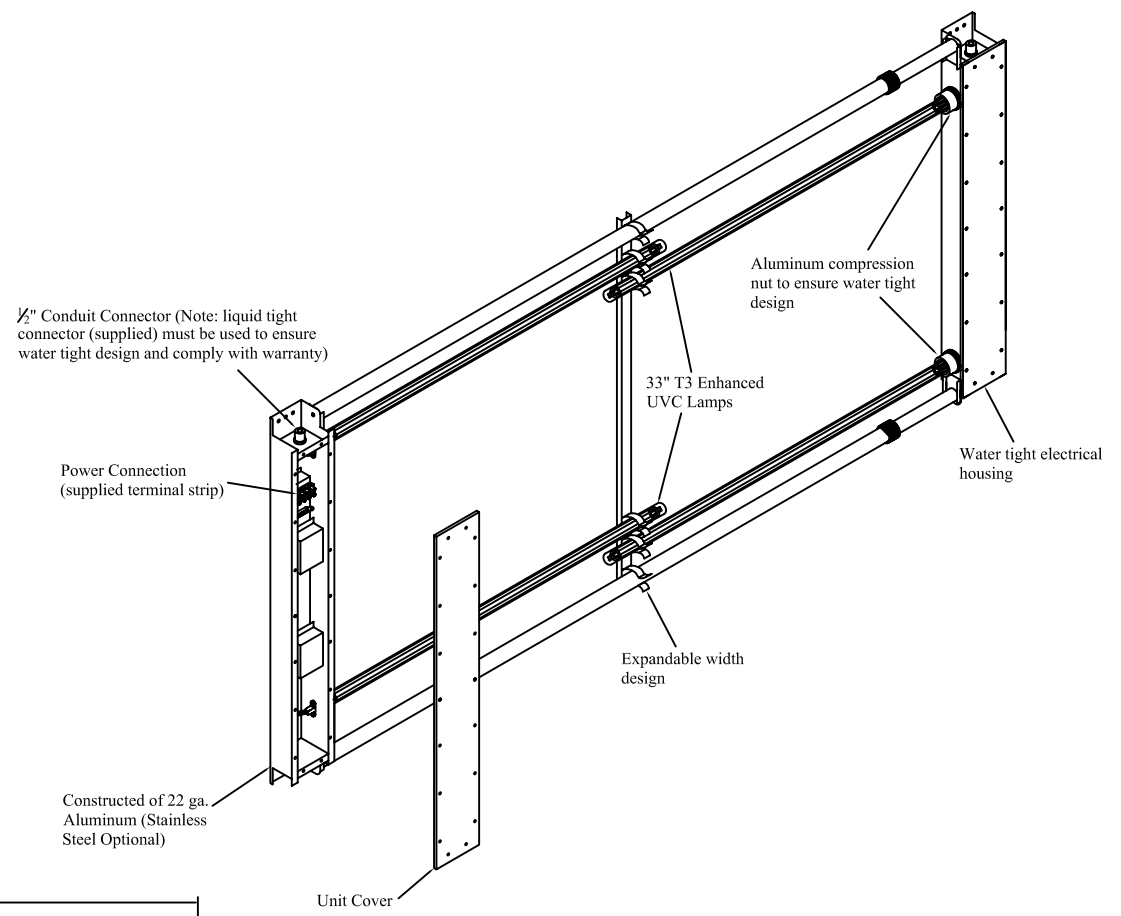

Specifications

Material: 22 ga. Domestic Aluminum (22 ga. Stainless Steel available)
Lamps: 4- 33" UVC lamps (Quartz sleeve for max thermal optimization)
Power Supply: 120-277v Outdoor Rated Electronic power supply
Power Consumption: 144 Watts
Electrical Housing: Water Tight Design
Note: Mounting hardware supplied

Ultravation, Inc. 212 Ideal Way Poultney, Vermont 05764 Ph: 802-287-9735 Fx: 802-287-9203 www.Ultravation.com	Part #: UV Matrix SI-4/G36	Drawing #: DC-IH-3294	Rev -B*
	Description: UVMatrix SI with 4 33" UVC lamps. Expandable width design. Water tight electrical housing. Power supply is auto sensing 120-277VAC		
	Date: 5/19/09	Scale:	Creator: JSM