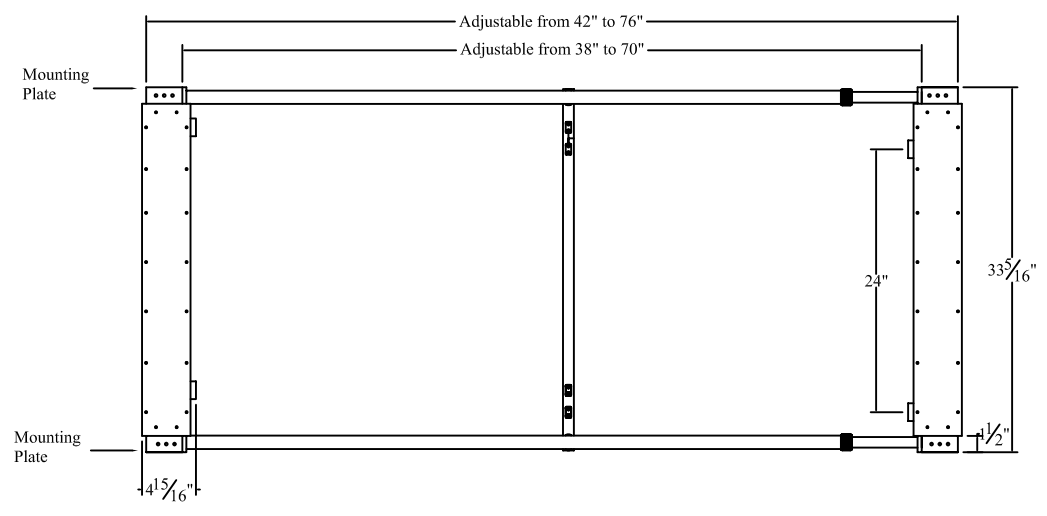

Specifications

Material: 22 ga. Domestic Aluminum (22 ga. Stainless Steel available)
Lamps: 4- 33" UVC lamps (Quartz sleeve for max thermal optimization)
Power Supply: 120-277v Outdoor Rated Electronic power supply
Power Consumption: 144 Watts
Electrical Housing: Water Tight Design
Note: Mounting hardware supplied

Ultravation, Inc. 212 Ideal Way Poultney, Vermont 05764 Ph: 802-287-9735 Fx: 802-287-9203 www.Ultravation.com	Part #: UV Matrix SI-4/G36	Drawing #: DC-IH-3294	Rev -B*
	Description: UVMatrix SI with 4 33" UVC lamps. Expandable width design. Water tight electrical housing. Power supply is auto sensing 120-277VAC		
	Date: 5/19/09	Scale:	Creator: JSM