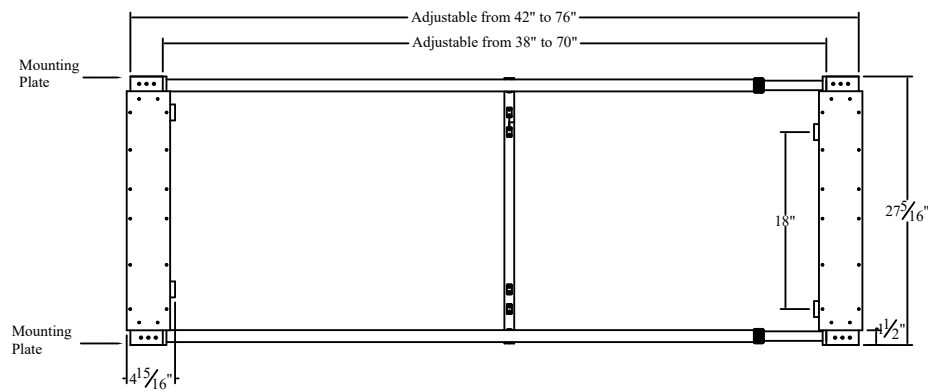

Specifications

Material: 22 ga. Domestic Aluminum (22 ga. Stainless Steel available)

Lamps: 4- 33" UVC lamps (Quartz sleeve for max thermal optimization)

Power Supply: 120-277v Outdoor Rated Electronic power supply

Power Consumption: 144 Watts

Electrical Housing: Water Tight Design

Note: Mounting hardware supplied

Ultravation, Inc.

212 Ideal Way
 Poultney, Vermont 05764
 Ph: 802-287-9735
 Fx: 802-287-9203
www.Ultravation.com

Part #: UV Matrix SI-4/G36-18 Drawing #: DC-IH-43618 Rev -*

Description: UVMatrix SI with 4 33" UVC lamps.
 Expandable width design. Water tight electrical housing. Power supply is auto sensing 120-277VAC