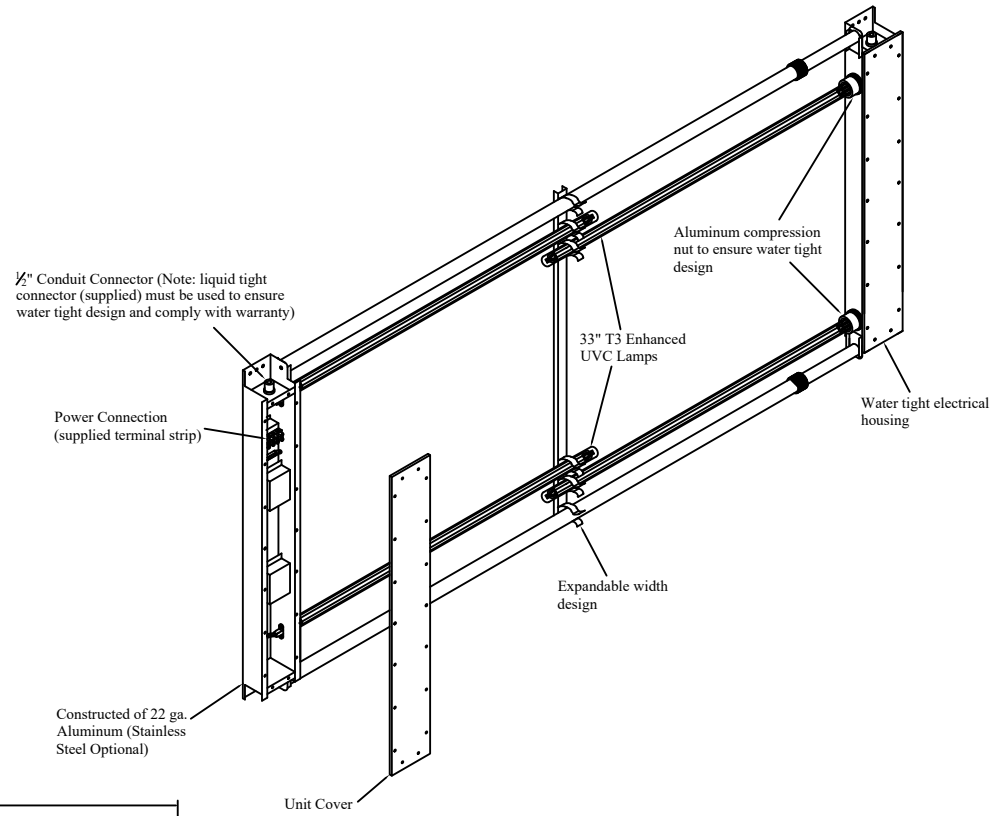

Specifications

Material: 22 ga. Domestic Aluminum (22 ga. Stainless Steel available)

Lamps: 4- 33" UVC lamps (Quartz sleeve for max thermal optimization)

Power Supply: 120-277v Outdoor Rated Electronic power supply

Power Consumption: 144 Watts

Electrical Housing: Water Tight Design

Note: Mounting hardware supplied

Ultravation, Inc.

212 Ideal Way
 Poultney, Vermont 05764
 Ph: 802-287-9735
 Fx: 802-287-9203
www.Ultravation.com

Part #: UV Matrix SI-4/G36-18 Drawing #: DC-IH-43618 Rev -*

Description: UVMatrix SI with 4 33" UVC lamps.
 Expandable width design. Water tight electrical housing. Power supply is auto sensing 120-277VAC