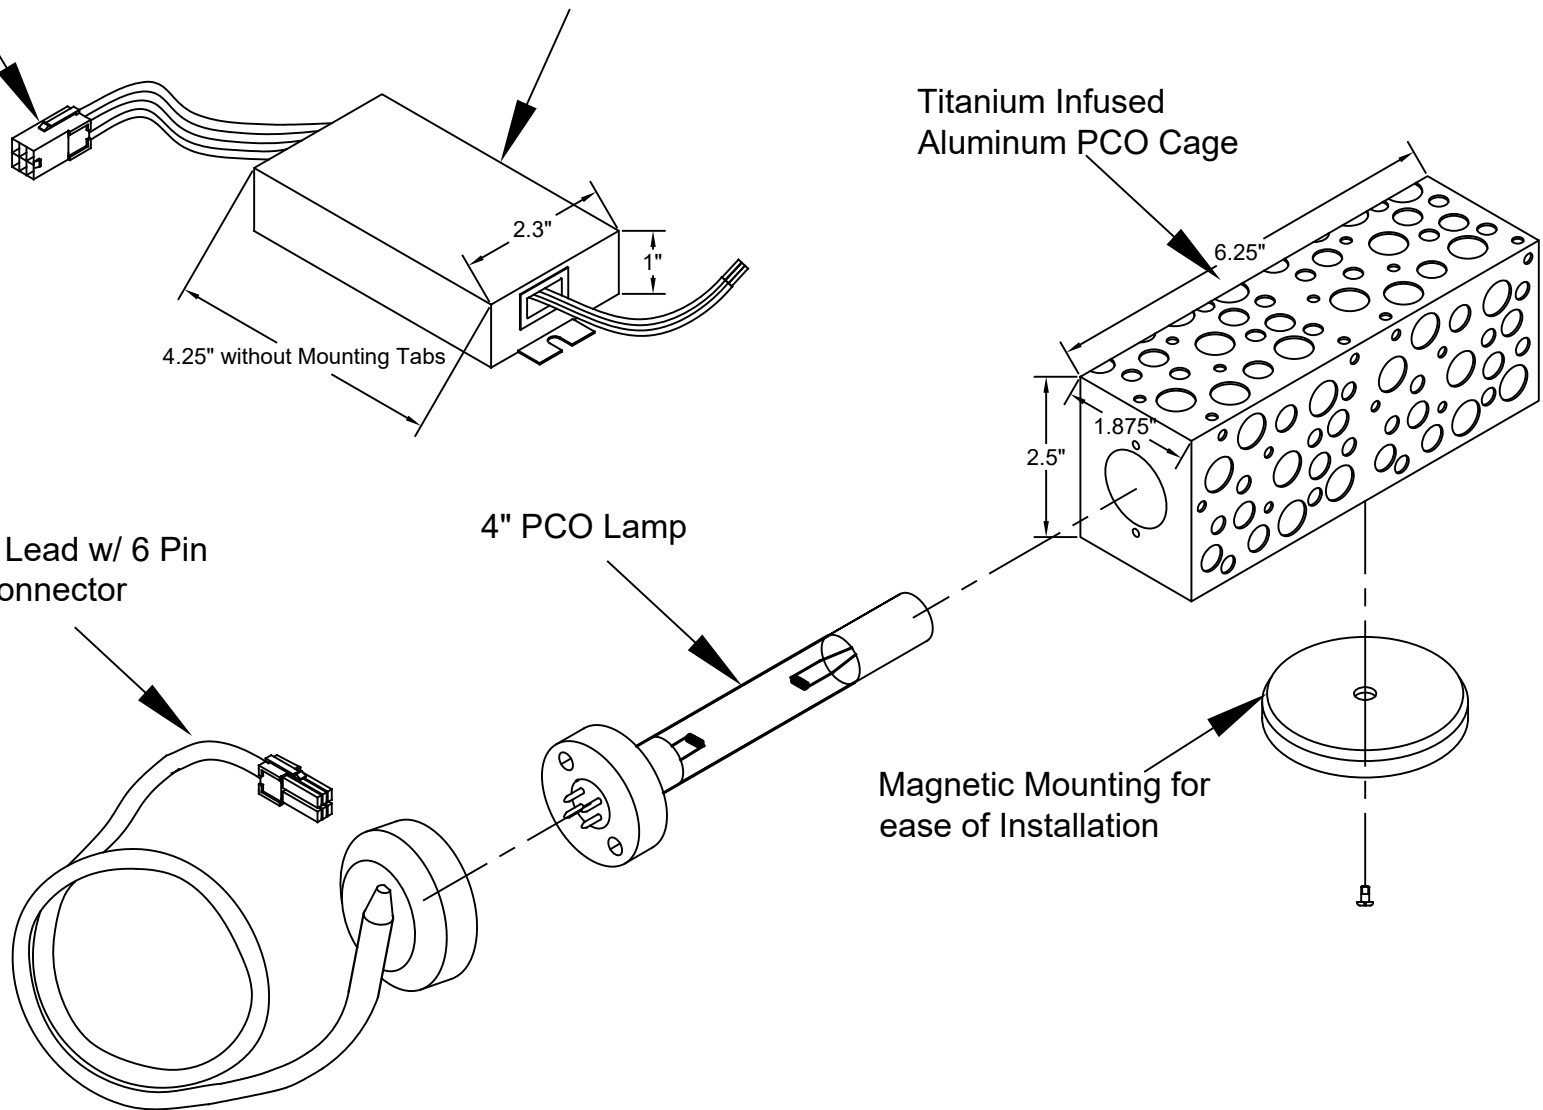

Specifications

Power Consumption: 6 Watts

Lamp Length: 4" PCO UVC Lamp (AS-IH-1022)

6 Pin Quick Connector for Lamp Lead

Ultravation Auto Sensing 120-277v Electronic Power Supply (p/n: 94-216)

Titanium Infused Aluminum PCO Cage

4.25" without Mounting Tabs

4" PCO Lamp

6' Lamp Lead w/ 6 Pin Quick Connector

Magnetic Mounting for ease of installation

Ultravation, Inc.

212 Ideal Way
Poultney, Vermont 05764
Ph: 802-287-9735
Fx: 802-287-9203
www.Ultravation.com

Part #: UVMMatrix PCO-LV-4 | Drawing #: UVM-PCOLV4-DSS | Rev -A

Description: UVMMatrix PCO with 4" UVC Lamp with magnetic mounting for ease of installation. 6' Lamp lead, 120-277v Auto Sensing Operation. Designed for up to 3 Ton Systems