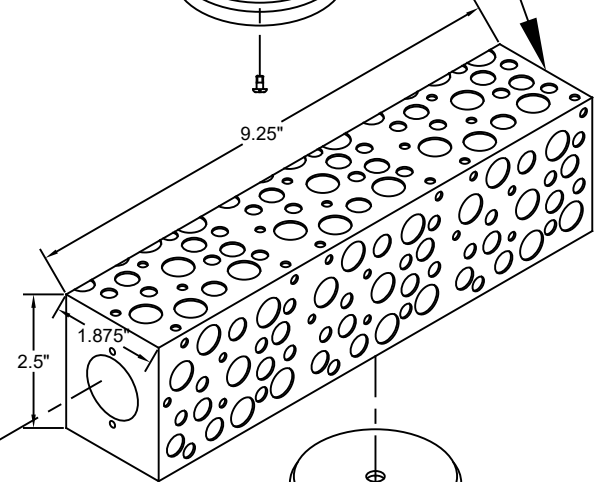

Specifications

Power Consumption: 24 Watts
 Lamp Length: 2- 10" PCO UVC Lamp (AS-IH-1013)

Ultravation Auto Sensing 120-277v
 Electronic Power Supply (p/n: 94-216)

6 Pin Quick Connector
 for Lamp Lead

Quick Connect Y-connector for
 Dual PCO Lamps

2- 6' Lamp Lead w/ 6 Pin
 Quick Connector

2- 10" PCO Lamps

2- Titanium Infused
 Aluminum PCO Cage

Each PCO comes with
 Magnetic Mounting for
 ease of Installation

Ultravation, Inc.

212 Ideal Way
 Poultney, Vermont 05764
 Ph: 802-287-9735
 Fx: 802-287-9203
 www.Ultravation.com

Part #: UVMMatrix PCO-LV-2-10 | Drawing #: UVM-PCOLV210-DSS | Rev -A

Description: UVMMatrix PCO with 2- 10" UVC Lamp
 with magnetic mounting for ease of
 installation. 6' Lamp leads, 120-277v
 Auto Sensing Operation. Designed for
 8-20 Ton Systems