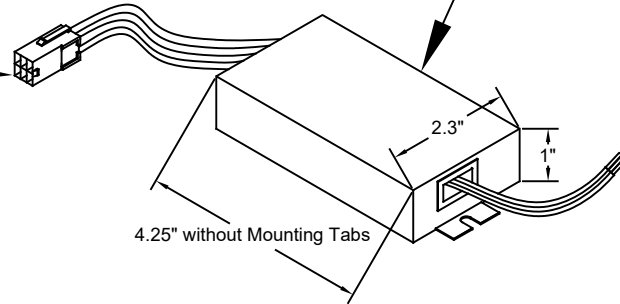

Specifications

Power Consumption: 24 Watts
 Lamp Length: 2- 10" PCO UVC Lamp (AS-IH-1013)

Ultravation Auto Sensing 120-277v
 Electronic Power Supply (p/n: 94-216)

6 Pin Quick Connector
 for Lamp Lead

Quick Connect Y-connector for
 Dual PCO Lamps

2- 6' Lamp Lead w/ 6 Pin
 Quick Connector

2- 10" PCO Lamps

2- Titanium Infused
 Aluminum PCO Cage

Each PCO comes with
 Magnetic Mounting for
 ease of Installation

Ultravation, Inc.

212 Ideal Way
 Poultney, Vermont 05764
 Ph: 802-287-9735
 Fx: 802-287-9203
 www.Ultravation.com

Part #: UVMMatrix PCO-LV-2-10 | Drawing #: UVM-PCOLV210-DSS | Rev -A

Description: UVMMatrix PCO with 2- 10" UVC Lamp
 with magnetic mounting for ease of
 installation. 6' Lamp leads, 120-277v
 Auto Sensing Operation. Designed for
 8-20 Ton Systems