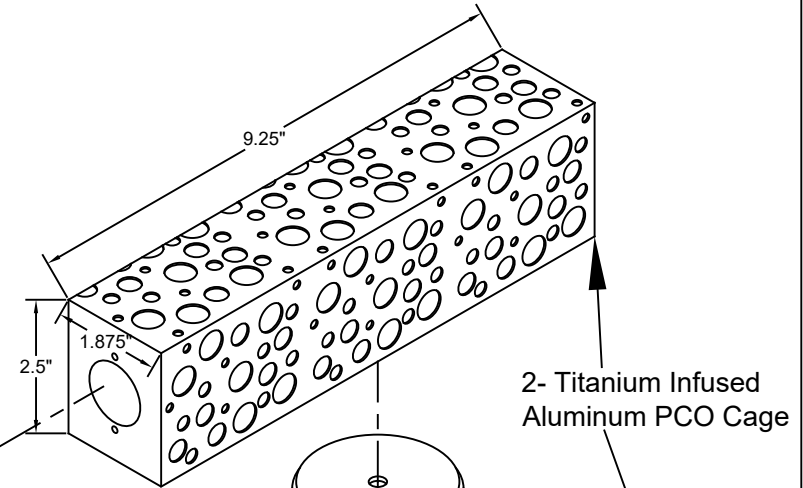

Specifications

Power Consumption: 24 Watts
 Lamp Length: 2- 10" PCO UVC Lamp (AS-IH-1013)

Ultravation Auto Sensing 120-277v
 Electronic Power Supply (p/n: 94-216)

6 Pin Quick Connector
 for Lamp Lead

Quick Connect Y-connector for
 Dual PCO Lamps

2- 6' Lamp Lead w/ 6 Pin
 Quick Connector

2- 10" PCO Lamps

2- Titanium Infused
 Aluminum PCO Cage

Each PCO comes with
 Magnetic Mounting for
 ease of Installation

Ultravation, Inc.

212 Ideal Way
 Poultney, Vermont 05764
 Ph: 802-287-9735
 Fx: 802-287-9203
 www.Ultravation.com

Part #: UVMMatrix PCO-LV-2-10 | Drawing #: UVM-PCOLV210-DSS | Rev -A

Description: UVMMatrix PCO with 2- 10" UVC Lamp
 with magnetic mounting for ease of
 installation. 6' Lamp leads, 120-277v
 Auto Sensing Operation. Designed for
 8-20 Ton Systems