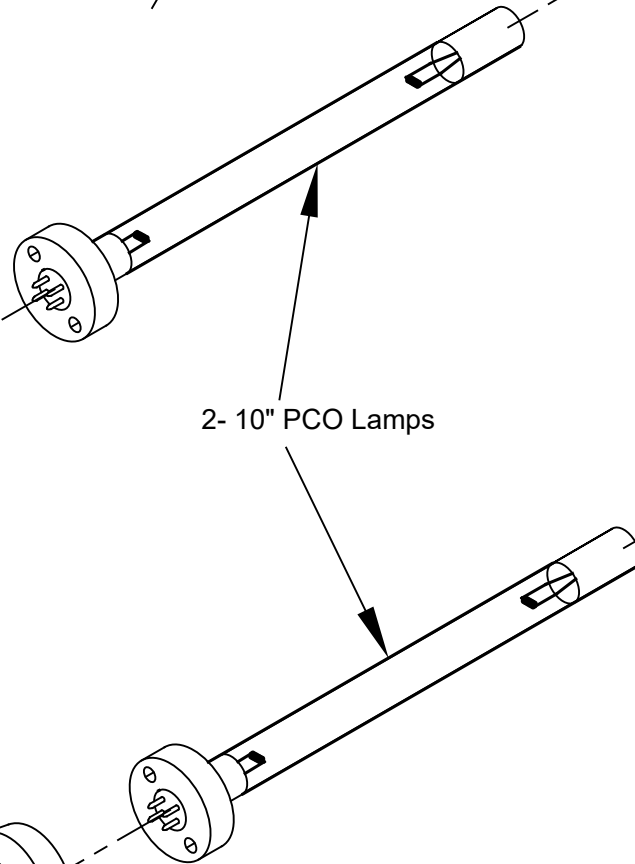

Specifications

Power Consumption: 24 Watts
 Lamp Length: 2- 10" PCO UVC Lamp (AS-IH-1013)

Ultravation Auto Sensing 120-277v
 Electronic Power Supply (p/n: 94-216)

6 Pin Quick Connector
 for Lamp Lead

Quick Connect Y-connector for
 Dual PCO Lamps

2- 6' Lamp Lead w/ 6 Pin
 Quick Connector

2- 10" PCO Lamps

2- Titanium Infused
 Aluminum PCO Cage

Each PCO comes with
 Magnetic Mounting for
 ease of Installation

Ultravation, Inc.

212 Ideal Way
 Poultney, Vermont 05764
 Ph: 802-287-9735
 Fx: 802-287-9203
 www.Ultravation.com

Part #: UVMMatrix PCO-LV-2-10 | Drawing #: UVM-PCOLV210-DSS | Rev -A

Description: UVMMatrix PCO with 2- 10" UVC Lamp
 with magnetic mounting for ease of
 installation. 6' Lamp leads, 120-277v
 Auto Sensing Operation. Designed for
 8-20 Ton Systems