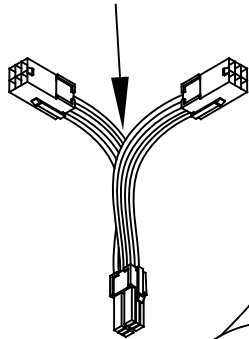

Specifications

Power Consumption: 24 Watts
 Lamp Length: 2- 10" PCO UVC Lamp (AS-IH-1013)

Ultravation Auto Sensing 120-277v
 Electronic Power Supply (p/n: 94-216)

6 Pin Quick Connector
 for Lamp Lead

Quick Connect Y-connector for
 Dual PCO Lamps

2- 6' Lamp Lead w/ 6 Pin
 Quick Connector

2- 10" PCO Lamps

2- Titanium Infused
 Aluminum PCO Cage

Each PCO comes with
 Magnetic Mounting for
 ease of Installation

Ultravation, Inc.

212 Ideal Way
 Poultney, Vermont 05764
 Ph: 802-287-9735
 Fx: 802-287-9203
 www.Ultravation.com

Part #: UVMMatrix PCO-LV-2-10 | Drawing #: UVM-PCOLV210-DSS | Rev -A

Description: UVMMatrix PCO with 2- 10" UVC Lamp
 with magnetic mounting for ease of
 installation. 6' Lamp leads, 120-277v
 Auto Sensing Operation. Designed for
 8-20 Ton Systems