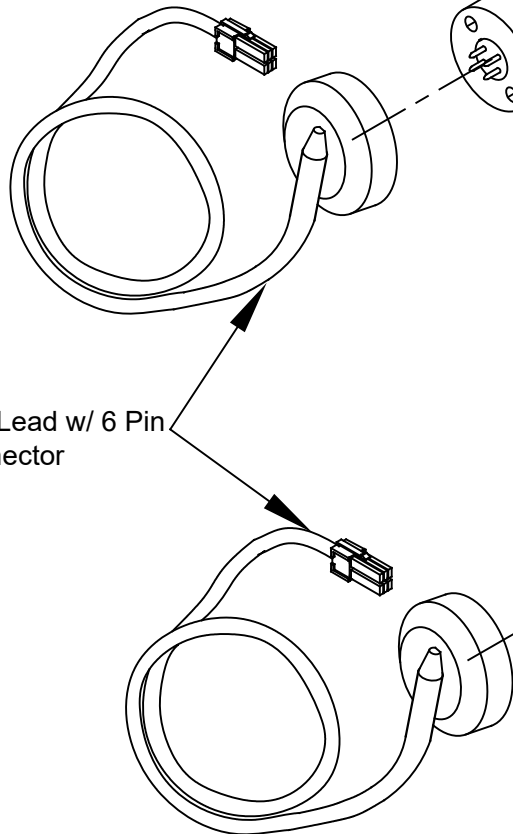

Specifications

Power Consumption: 24 Watts
 Lamp Length: 2- 10" PCO UVC Lamp (AS-IH-1013)

Ultravation Auto Sensing 120-277v
 Electronic Power Supply (p/n: 94-216)

6 Pin Quick Connector
 for Lamp Lead

Quick Connect Y-connector for
 Dual PCO Lamps

2- 6' Lamp Lead w/ 6 Pin
 Quick Connector

2- 10" PCO Lamps

2- Titanium Infused
 Aluminum PCO Cage

Each PCO comes with
 Magnetic Mounting for
 ease of Installation

Ultravation, Inc.

212 Ideal Way
 Poultney, Vermont 05764
 Ph: 802-287-9735
 Fx: 802-287-9203
 www.Ultravation.com

Part #: UVMMatrix PCO-LV-2-10 | Drawing #: UVM-PCOLV210-DSS | Rev -A

Description: UVMMatrix PCO with 2- 10" UVC Lamp
 with magnetic mounting for ease of
 installation. 6' Lamp leads, 120-277v
 Auto Sensing Operation. Designed for
 8-20 Ton Systems