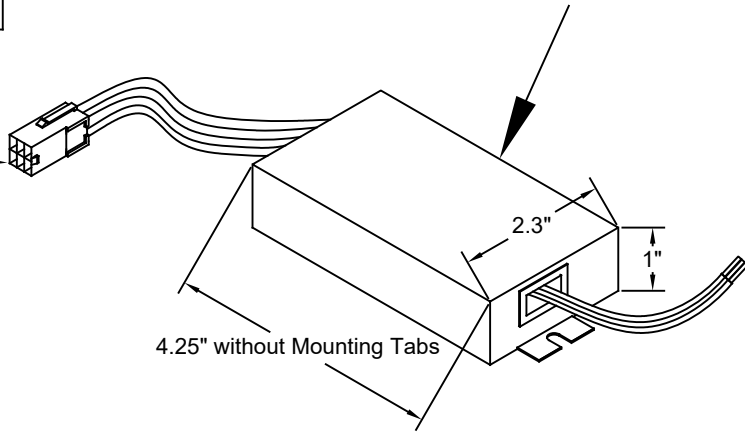

Specifications
Power Consumption: 12 Watts
Lamp Length: 10" PCO UVC Lamp (AS-IH-1013)

**Ultravation Auto Sensing 120-277v
Electronic Power Supply (p/n: 94-216)**

6 Pin Quick Connector
for Lamp Lead

Titanium Infused
Aluminum PCO Cage

6' Lamp Lead w/ 6 Pin
Quick Connector

10" PCO Lamp

Magnetic Mounting for
ease of Installation

Ultravation, Inc.

212 Ideal Way
Poultney, Vermont 05764
Ph: 802-287-9735
Fx: 802-287-9203
www.Ultravation.com

Part #: UVMMatrix PCO-LV-10	Drawing #: UVM-PCOLV10-DSS	Rev -A
Description: UVMMatrix PCO with 10" UVC Lamp with magnetic mounting for ease of installation. 6' Lamp lead, 120-277v Auto Sensing Operation. Designed for 3-7.5 Ton Systems.		
Date: 1/20/20	Scale:	Creator: JSM