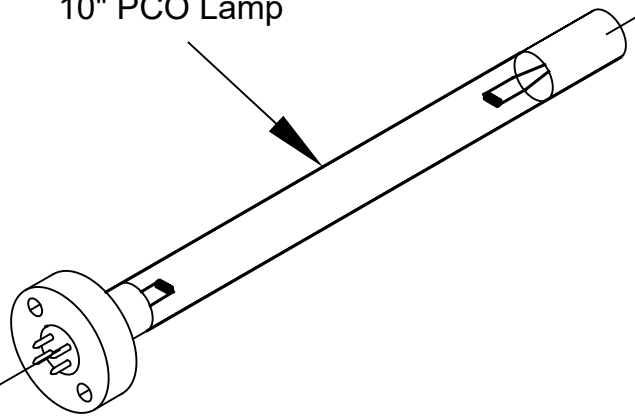

Specifications
Power Consumption: 12 Watts
Lamp Length: 10" PCO UVC Lamp (AS-IH-1013)

**Ultravation Auto Sensing 120-277v
Electronic Power Supply (p/n: 94-216)**

6 Pin Quick Connector
for Lamp Lead

Titanium Infused
Aluminum PCO Cage

6' Lamp Lead w/ 6 Pin
Quick Connector

10" PCO Lamp

Magnetic Mounting for
ease of Installation

Ultravation, Inc.

212 Ideal Way
Poultney, Vermont 05764
Ph: 802-287-9735
Fx: 802-287-9203
www.Ultravation.com

Part #: UVMMatrix PCO-LV-10	Drawing #: UVM-PCOLV10-DSS	Rev -A
Description: UVMMatrix PCO with 10" UVC Lamp with magnetic mounting for ease of installation. 6' Lamp lead, 120-277v Auto Sensing Operation. Designed for 3-7.5 Ton Systems.		
Date: 1/20/20	Scale:	Creator: JSM