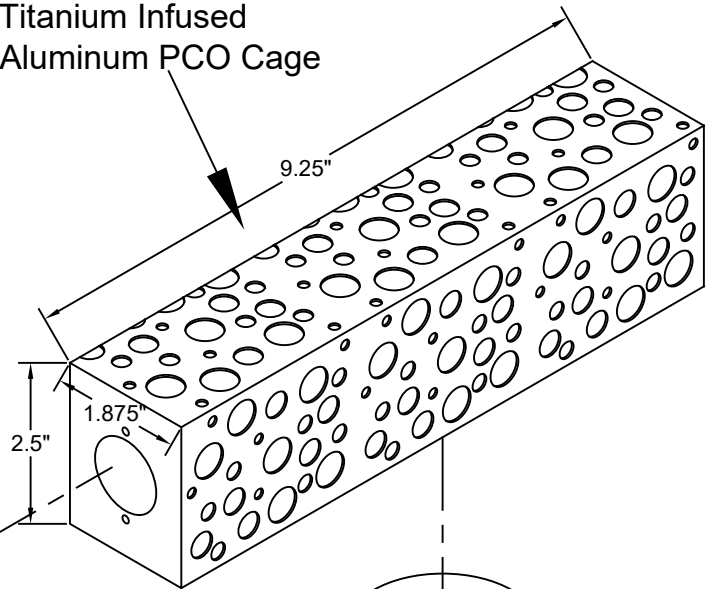

Specifications
Power Consumption: 12 Watts
Lamp Length: 10" PCO UVC Lamp (AS-IH-1013)

**Ultravation Auto Sensing 120-277v
Electronic Power Supply (p/n: 94-216)**

6 Pin Quick Connector
for Lamp Lead

Titanium Infused
Aluminum PCO Cage

6' Lamp Lead w/ 6 Pin
Quick Connector

10" PCO Lamp

Magnetic Mounting for
ease of Installation

Ultravation, Inc.

212 Ideal Way
Poultney, Vermont 05764
Ph: 802-287-9735
Fx: 802-287-9203
www.Ultravation.com

Part #: UVMMatrix PCO-LV-10	Drawing #: UVM-PCOLV10-DSS	Rev -A
Description: UVMMatrix PCO with 10" UVC Lamp with magnetic mounting for ease of installation. 6' Lamp lead, 120-277v Auto Sensing Operation. Designed for 3-7.5 Ton Systems.		
Date: 1/20/20	Scale:	Creator: JSM