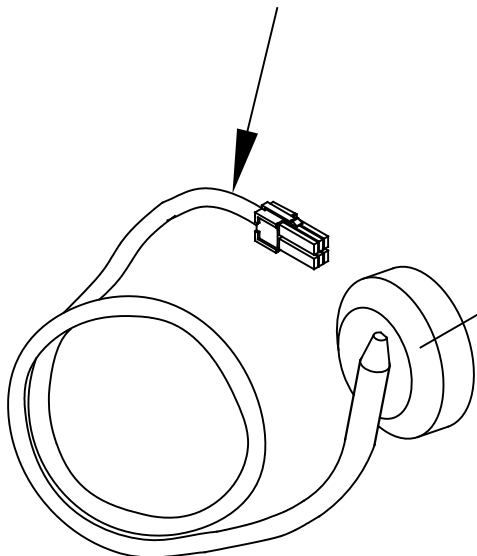

Specifications
Power Consumption: 12 Watts
Lamp Length: 10" PCO UVC Lamp (AS-IH-1013)

**Ultravation Auto Sensing 120-277v
Electronic Power Supply (p/n: 94-216)**

6 Pin Quick Connector
for Lamp Lead

Titanium Infused
Aluminum PCO Cage

6' Lamp Lead w/ 6 Pin
Quick Connector

10" PCO Lamp

Magnetic Mounting for
ease of Installation

Ultravation, Inc.

212 Ideal Way
Poultney, Vermont 05764
Ph: 802-287-9735
Fx: 802-287-9203
www.Ultravation.com

Part #: UVMMatrix PCO-LV-10	Drawing #: UVM-PCOLV10-DSS	Rev -A
Description: UVMMatrix PCO with 10" UVC Lamp with magnetic mounting for ease of installation. 6' Lamp lead, 120-277v Auto Sensing Operation. Designed for 3-7.5 Ton Systems.		
Date: 1/20/20	Scale:	Creator: JSM