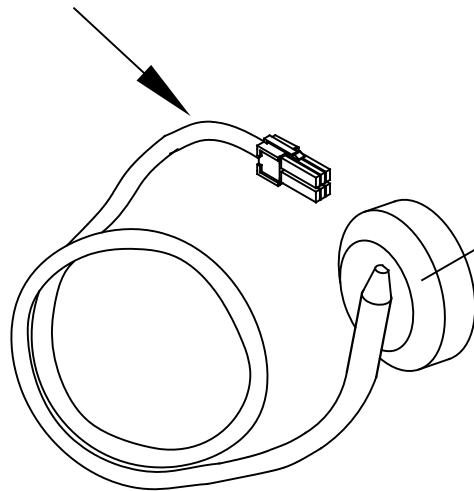

Specifications

Power Consumption: 6 Watts

Lamp Length: 4" PCO UVC Lamp (AS-IH-1022)

Ultravation 24v Electronic Power Supply (p/n: BL-PP-0135)

6 Pin Quick Connector for Lamp Lead

Titanium Infused Aluminum PCO Cage

6' Lamp Lead w/ 6 Pin Quick Connector

4" PCO Lamp

Magnetic Mounting for ease of Installation

Ultravation, Inc.

212 Ideal Way
 Poultney, Vermont 05764
 Ph: 802-287-9735
 Fx: 802-287-9203
 www.Ultravation.com

Part #: UVMMatrix PCO-24-4 Drawing #: UVM-PCO244-DSS Rev -A

Description: UVMMatrix PCO with 4" UVC Lamp with magnetic mounting for ease of installation. 6' Lamp lead, 24v Operation. Designed for up to 3 Ton Systems