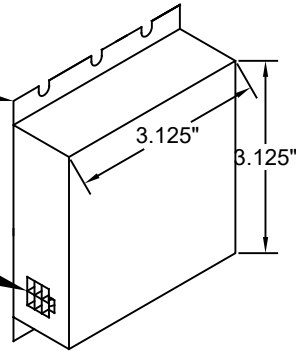

Specifications

Power Consumption: 6 Watts

Lamp Length: 4" PCO UVC Lamp (AS-IH-1022)

Ultravation 24v Electronic Power Supply (p/n: BL-PP-0135)

6 Pin Quick Connector for Lamp Lead

Titanium Infused Aluminum PCO Cage

Part #: UVMMatrix PCO-24-4 Drawing #: UVM-PCO244-DSS Rev -A

Description: UVMMatrix PCO with 4" UVC Lamp with magnetic mounting for ease of installation. 6' Lamp lead, 24v Operation. Designed for up to 3 Ton Systems