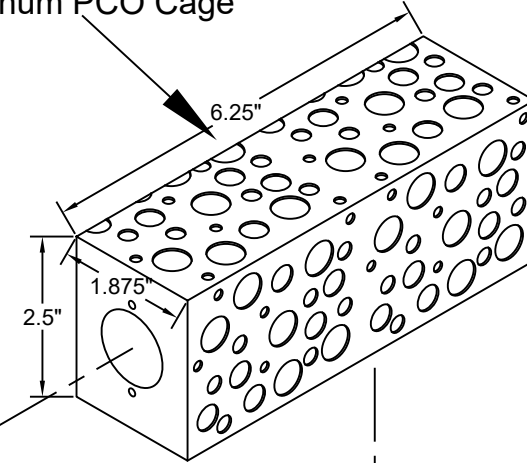

Specifications

Power Consumption: 6 Watts

Lamp Length: 4" PCO UVC Lamp (AS-IH-1022)

Ultravation 24v Electronic Power Supply (p/n: BL-PP-0135)

6 Pin Quick Connector for Lamp Lead

Titanium Infused Aluminum PCO Cage

6' Lamp Lead w/ 6 Pin Quick Connector

4" PCO Lamp

Magnetic Mounting for ease of Installation

Ultravation, Inc.

212 Ideal Way
 Poultney, Vermont 05764
 Ph: 802-287-9735
 Fx: 802-287-9203
 www.Ultravation.com

Part #: UVMMatrix PCO-24-4 Drawing #: UVM-PCO244-DSS Rev -A

Description: UVMMatrix PCO with 4" UVC Lamp with magnetic mounting for ease of installation. 6' Lamp lead, 24v Operation. Designed for up to 3 Ton Systems