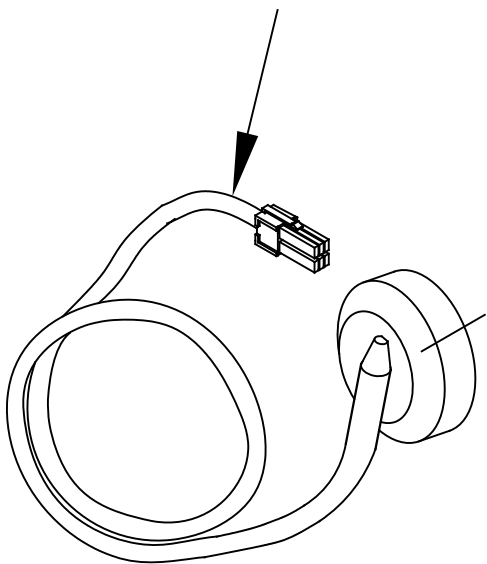

Specifications
Power Consumption: 12 Watts
Lamp Length: 10" PCO UVC Lamp (AS-IH-1013)

Ultravation 24v Electronic Power Supply (p/n: BL-PP-0135)

6 Pin Quick Connector for Lamp Lead

Titanium Infused Aluminum PCO Cage

Magnetic Mounting for ease of Installation

6' Lamp Lead w/ 6 Pin Quick Connector

10" PCO Lamp

Ultravation, Inc. 212 Ideal Way Poultney, Vermont 05764 Ph: 802-287-9735 Fx: 802-287-9203 www.Ultravation.com	Part #: UVMatrix PCO-24-10	Drawing #: UVM-PCO2410-DSS	Rev -A
	Description: UVMatrix PCO with 10" UVC Lamp with magnetic mounting for ease of installation. 6' Lamp lead, 24v Operation. Designed for 3-7.5 Ton Systems.		
	Date: 1/20/20	Scale:	Creator: JSM