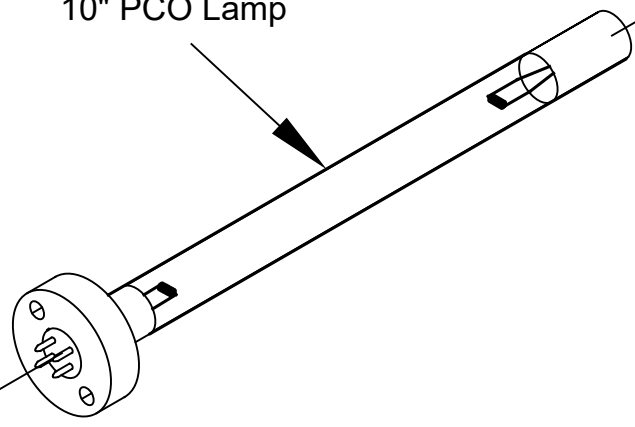

Specifications
Power Consumption: 12 Watts
Lamp Length: 10" PCO UVC Lamp (AS-IH-1013)

Ultravation 24v Electronic Power Supply (p/n: BL-PP-0135)

6 Pin Quick Connector for Lamp Lead

Titanium Infused Aluminum PCO Cage

Magnetic Mounting for ease of Installation

6' Lamp Lead w/ 6 Pin Quick Connector

10" PCO Lamp

Ultravation, Inc. 212 Ideal Way Poultney, Vermont 05764 Ph: 802-287-9735 Fx: 802-287-9203 www.Ultravation.com	Part #: UVMatrix PCO-24-10	Drawing #: UVM-PCO2410-DSS	Rev -A
	Description: UVMatrix PCO with 10" UVC Lamp with magnetic mounting for ease of installation. 6' Lamp lead, 24v Operation. Designed for 3-7.5 Ton Systems.		
	Date: 1/20/20	Scale:	Creator: JSM