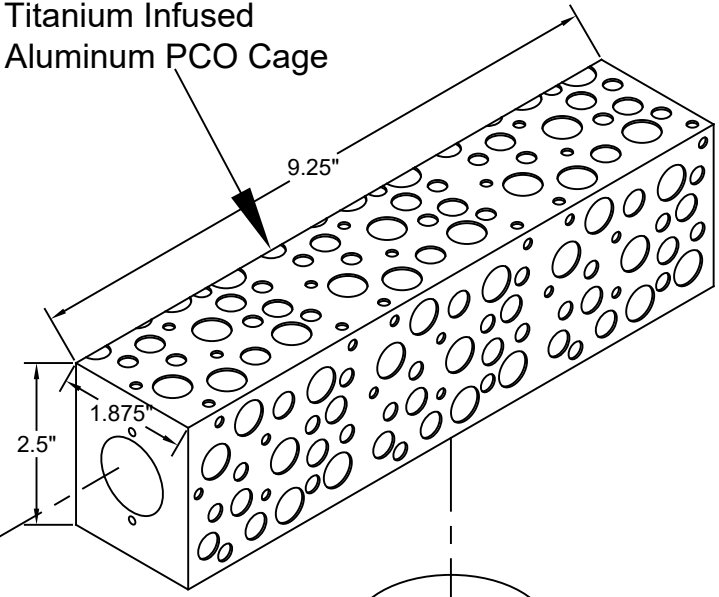

Specifications
Power Consumption: 12 Watts
Lamp Length: 10" PCO UVC Lamp (AS-IH-1013)

Ultravation 24v Electronic Power Supply (p/n: BL-PP-0135)

6 Pin Quick Connector for Lamp Lead

Titanium Infused Aluminum PCO Cage

Magnetic Mounting for ease of Installation

6' Lamp Lead w/ 6 Pin Quick Connector

10" PCO Lamp

Ultravation, Inc. 212 Ideal Way Poultney, Vermont 05764 Ph: 802-287-9735 Fx: 802-287-9203 www.Ultravation.com	Part #: UVMatrix PCO-24-10	Drawing #: UVM-PCO2410-DSS	Rev -A
	Description: UVMatrix PCO with 10" UVC Lamp with magnetic mounting for ease of installation. 6' Lamp lead, 24v Operation. Designed for 3-7.5 Ton Systems.		
	Date: 1/20/20	Scale:	Creator: JSM