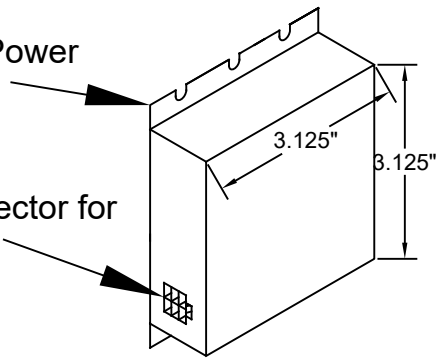

Specifications
Power Consumption: 12 Watts
Lamp Length: 10" PCO UVC Lamp (AS-IH-1013)

Ultravation 24v Electronic Power Supply (p/n: BL-PP-0135)

6 Pin Quick Connector for Lamp Lead

Titanium Infused Aluminum PCO Cage

Magnetic Mounting for ease of Installation

6' Lamp Lead w/ 6 Pin Quick Connector

10" PCO Lamp

Ultravation, Inc. 212 Ideal Way Poultney, Vermont 05764 Ph: 802-287-9735 Fx: 802-287-9203 www.Ultravation.com	Part #: UVMatrix PCO-24-10	Drawing #: UVM-PCO2410-DSS	Rev -A
	Description: UVMatrix PCO with 10" UVC Lamp with magnetic mounting for ease of installation. 6' Lamp lead, 24v Operation. Designed for 3-7.5 Ton Systems.		
	Date: 1/20/20	Scale:	Creator: JSM