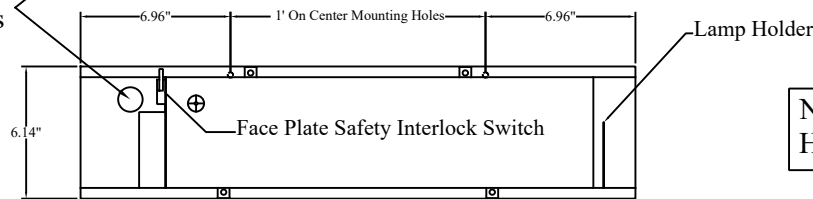

Specifications

Housing Material: Powder Coated Galvanized Steel (-SS for Stainless Steel Housing Option)
Input Power: 120 VAC 60 Hz.
Power Consumption: 28 Va.
Total UV Output: 10 UVC Watts @ 254 nm
Number of Lamps: 1 - 22" UVC (AS-IH-1015, No Ozone production)
Electrical Connections: Multiple 1/2" & 3/4" Knockouts

Electrical Connections

Note: Minimum Installation Height of 7' to Bottom of Fixture

Lamp Reflector

22" UVC Lamp

Directional UV Fins

Face Plate Pitch for Occupant Safety

On/Off Switch

Ultravation, Inc.

212 Ideal Way.
 Poultney, Vermont 05764.
 Ph: 802-287-9735
 Fx: 802-287-9203
www.Ultravation.com

Part #: UVMMatrix FS-22	Drawing #: FS22-DSS	Rev - C
Description: BioGard Series UVMMatrix FS-22 Upper Room UVC, 1- 22" Germicidal Lamp with Area Coverage of 225 ft ² at maximum dimensions of 15' Wide x 15' Deep		
Date: 1/5/21	Scale:	Creator: JSM