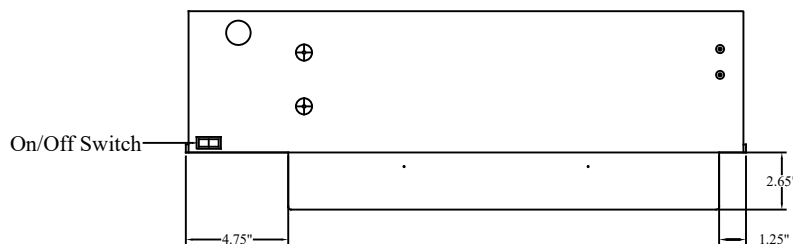

Specifications

Housing Material: Powder Coated Galvanized Steel (-SS for Stainless Steel Housing Option)
Input Power: 120 VAC 60 Hz.
Power Consumption: 28 Va.
Total UV Output: 10 UVC Watts @ 254 nm
Number of Lamps: 1 - 22" UVC (AS-IH-1015, No Ozone production)
Electrical Connections: Multiple 1/2" & 3/4" Knockouts

Electrical Connections

Note: Minimum Installation Height of 7' to Bottom of Fixture

Lamp Reflector

22" UVC Lamp

Directional UV Fins

Face Plate Pitch for Occupant Safety

On/Off Switch

Ultravation, Inc.

212 Ideal Way.
 Poultney, Vermont 05764.
 Ph: 802-287-9735
 Fx: 802-287-9203
www.Ultravation.com

Part #: UVMMatrix FS-22	Drawing #: FS22-DSS	Rev - C
Description: BioGard Series UVMMatrix FS-22 Upper Room UVC, 1- 22" Germicidal Lamp with Area Coverage of 225 ft ² at maximum dimensions of 15' Wide x 15' Deep		
Date: 1/5/21	Scale:	Creator: JSM