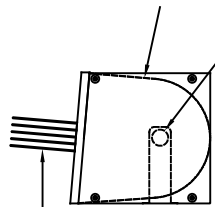

Specifications

Housing Material: Powder Coated Galvanized Steel (-SS for Stainless Steel Housing Option)
Input Power: 120 VAC 60 Hz.
Power Consumption: 28 Va.
Total UV Output: 10 UVC Watts @ 254 nm
Number of Lamps: 1 - 22" UVC (AS-IH-1015, No Ozone production)
Electrical Connections: Multiple 1/2" & 3/4" Knockouts

Electrical Connections

Note: Minimum Installation Height of 7' to Bottom of Fixture

Lamp Reflector

22" UVC Lamp

Directional UV Fins

Face Plate Pitch for Occupant Safety

On/Off Switch

Ultravation, Inc.

212 Ideal Way.
 Poultney, Vermont 05764.
 Ph: 802-287-9735
 Fx: 802-287-9203
www.Ultravation.com

Part #: UVMMatrix FS-22	Drawing #: FS22-DSS	Rev - C
Description: BioGard Series UVMMatrix FS-22 Upper Room UVC, 1- 22" Germicidal Lamp with Area Coverage of 225 ft ² at maximum dimensions of 15' Wide x 15' Deep		
Date: 1/5/21	Scale:	Creator: JSM