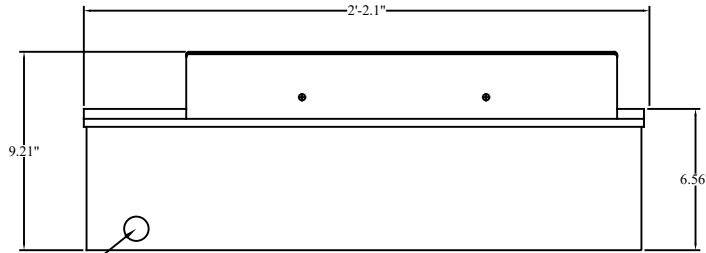

Specifications

Housing Material: Powder Coated Galvanized Steel (-SS for Stainless Steel Housing Option)
Input Power: 120 VAC 60 Hz.
Power Consumption: 28 Va.
Total UV Output: 10 UVC Watts @ 254 nm
Number of Lamps: 1 - 22" UVC (AS-IH-1015, No Ozone production)
Electrical Connections: Multiple 1/2" & 3/4" Knockouts

Electrical Connections

Note: Minimum Installation Height of 7' to Bottom of Fixture

Lamp Reflector

22" UVC Lamp

Directional UV Fins

Face Plate Pitch for Occupant Safety

On/Off Switch

Ultravation, Inc.

212 Ideal Way.
 Poultney, Vermont 05764.
 Ph: 802-287-9735
 Fx: 802-287-9203
www.Ultravation.com

Part #: UVMMatrix FS-22	Drawing #: FS22-DSS	Rev - C
Description: BioGard Series UVMMatrix FS-22 Upper Room UVC, 1- 22" Germicidal Lamp with Area Coverage of 225 ft ² at maximum dimensions of 15' Wide x 15' Deep		
Date: 1/5/21	Scale:	Creator: JSM